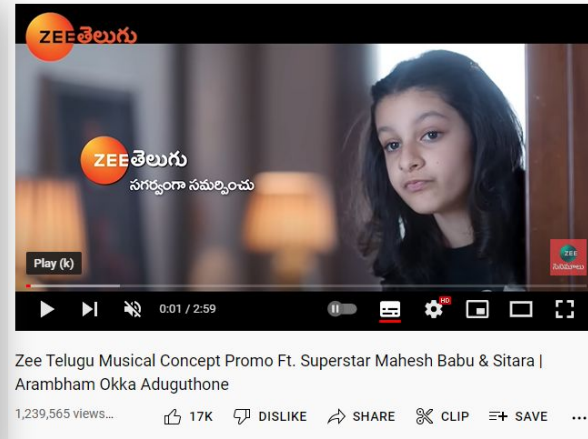

# Results Of The Campaign

**68% Engagement share across social media**

**15 Mn+ Reach**

**Has Bagged Multiple Prestigious Awards**

**Launch TVR with 4.68 and grew to become the slot leader**

**THANK YOU**